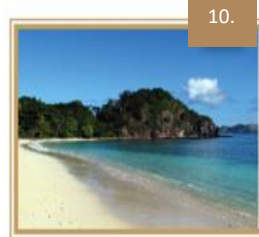

10. Tadrai Island Resort
5Nights From USD $4,383 Share Twin PP
Includes: All meals including beverages stocked by the resort, Return Helicopter Transfers , Accommodation, Airport Welcome Honeymoon